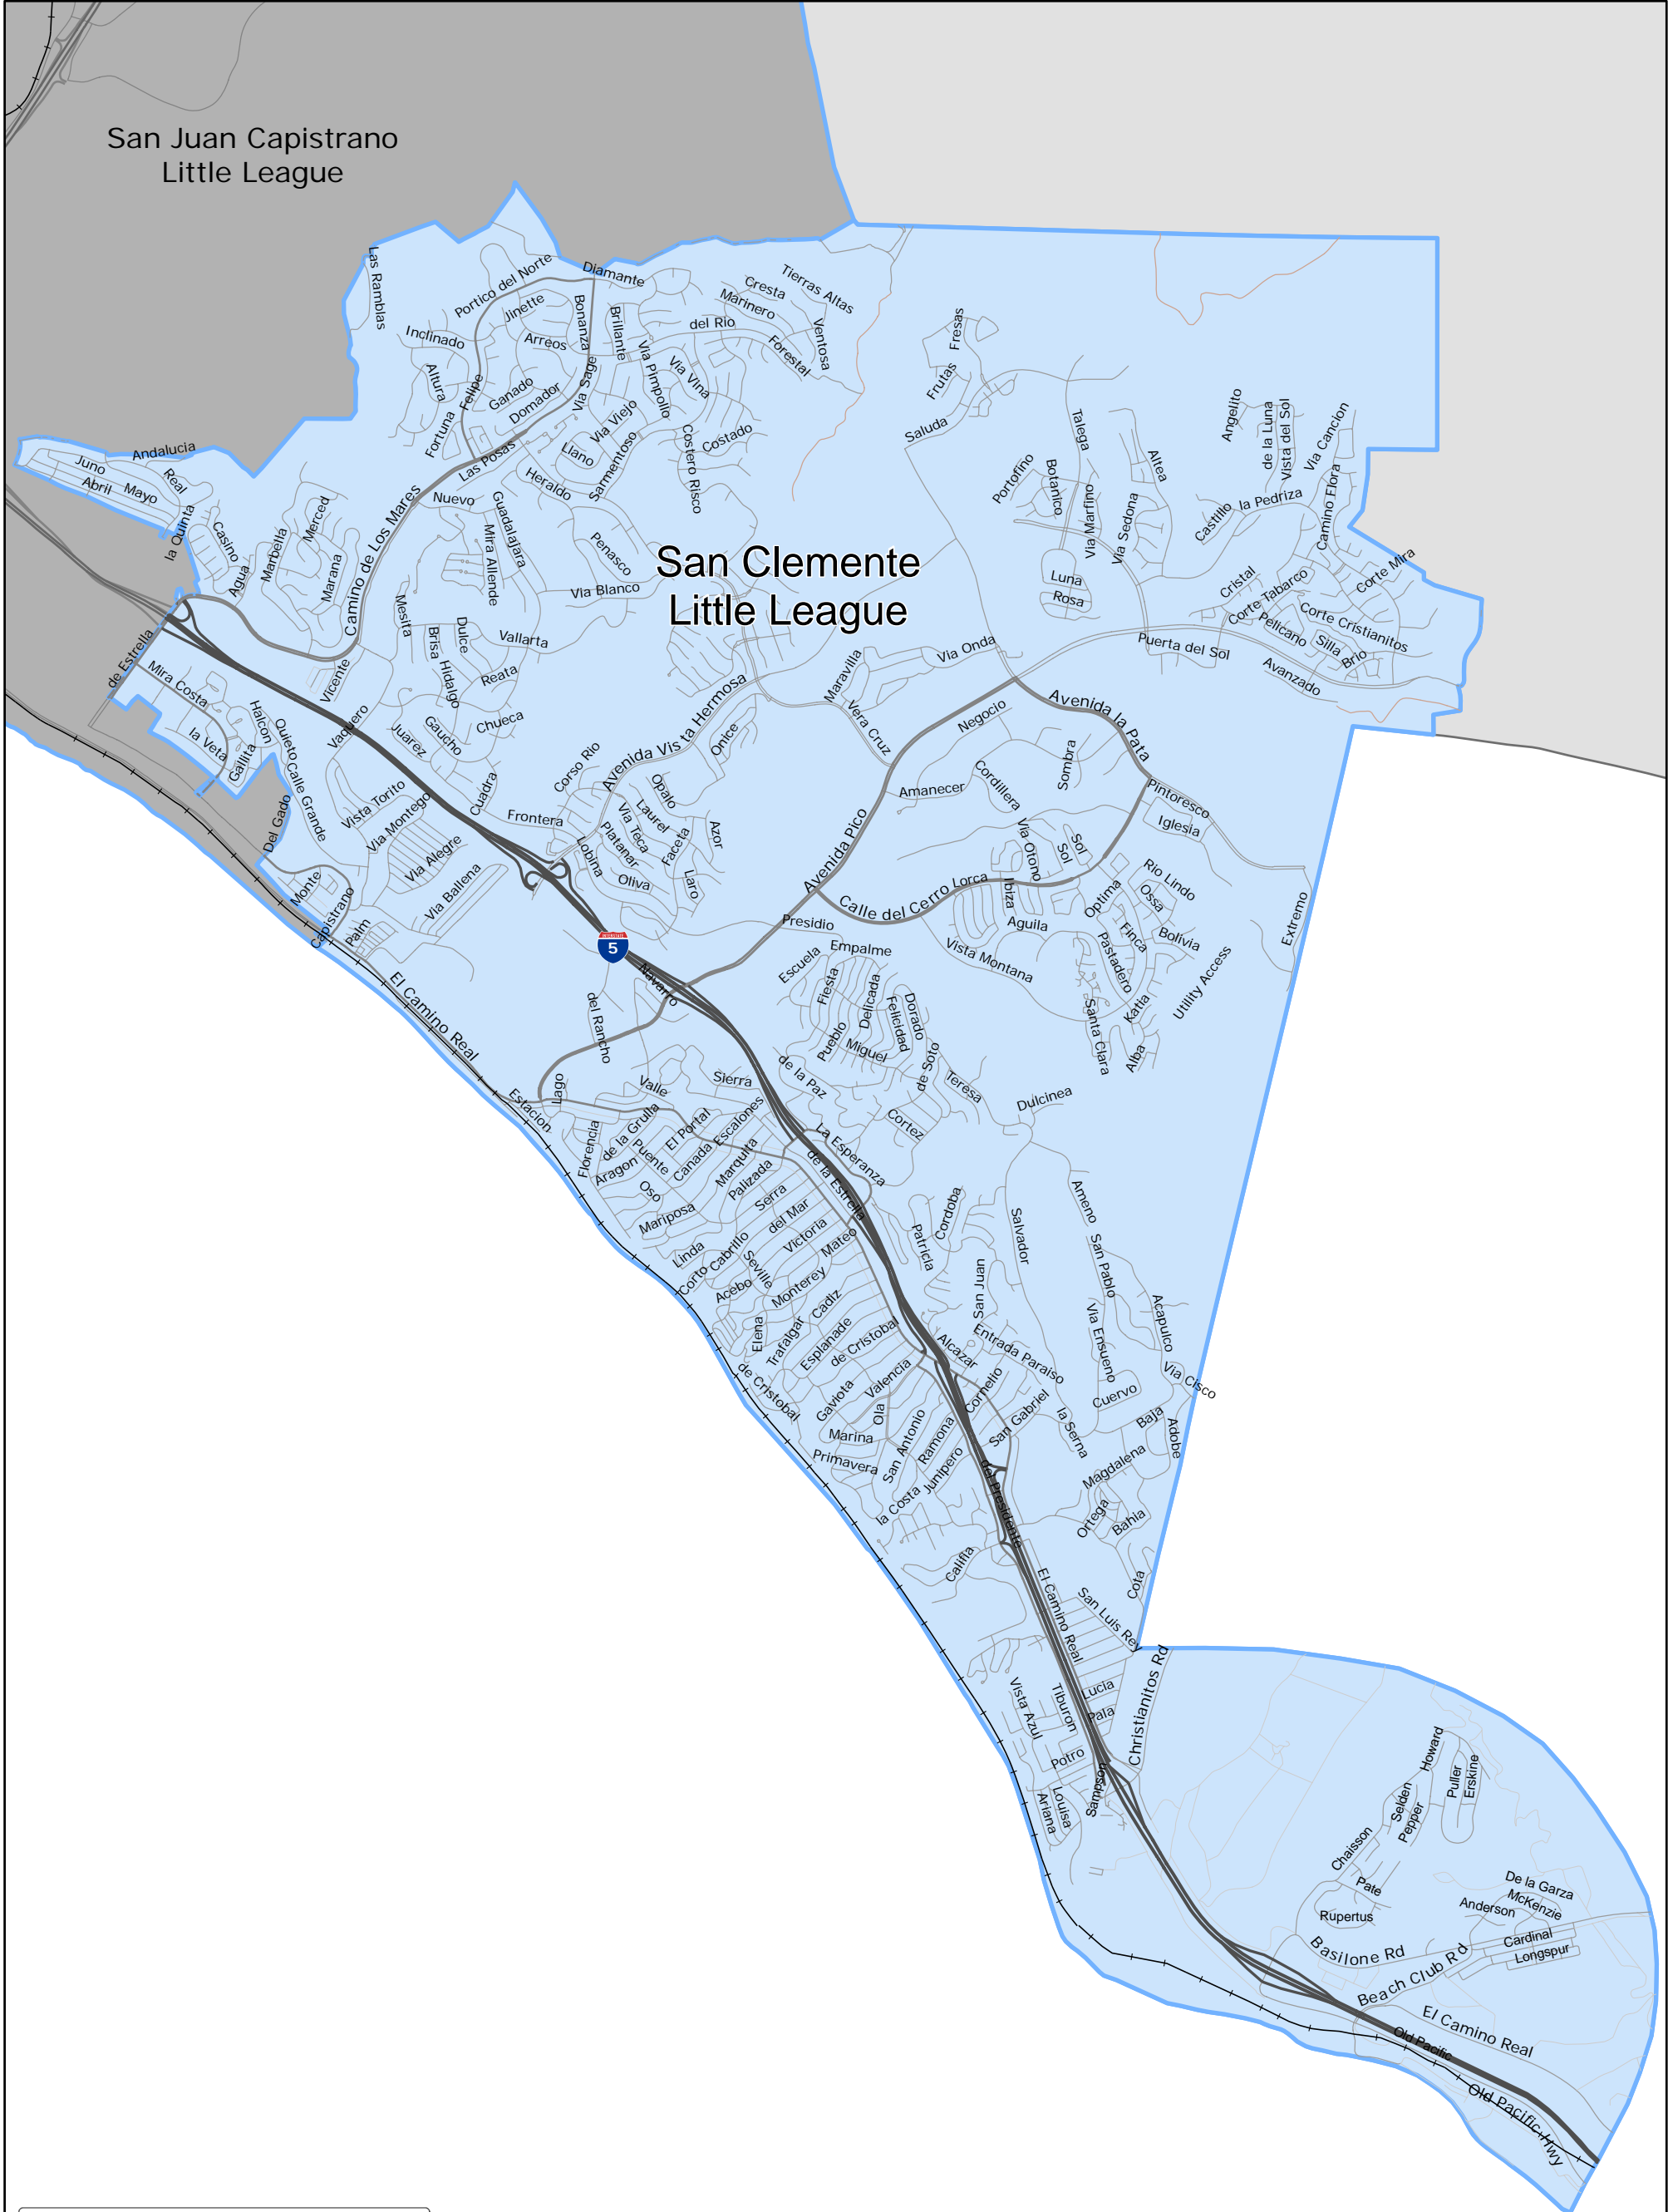

District 68

San Clemente Little League

San Juan Capistrano Little League

San Clemente Little League

-  San Clemente Little League
-  District 68 Leagues
-  Orange County